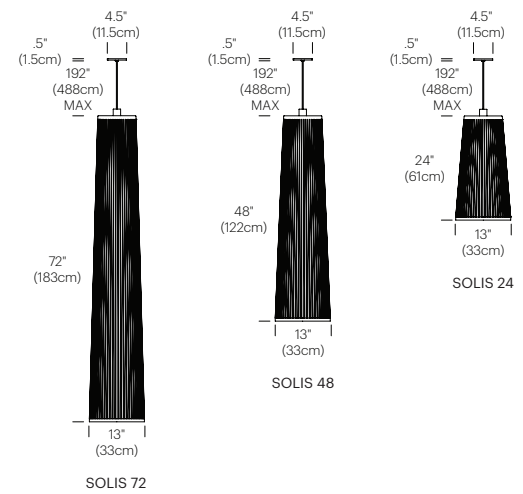

Pablo®

SOLIS

SOLIS

DESCRIPTION

Solis is an innovatively simple and elegant suspension lamp that can be used as a pendant, hung from a wall, or as a freestanding portable luminaire to create a distinctive ambiance. The resulting piece is an engaging blend of light and shadow, casting shimmering rays and radiating patterns onto a space.

DESIGNER

Carmine Deganello 2009 / 2010

MATERIALS

- Polyester fabric shade
- Nickel-chrome steel hardware
- Fabric cord

FEATURES

- Full range dim
- Ships flat-packed

SPECIFICATIONS

- Voltage: 120V or 240V 50/60Hz
- Fire retardant polyester fabric
- Cord length: 16' (488cm)
- 1 year warranty
- Certifications: UL listed components

BULB TYPE

- (1x) 11PAR30SNDIM/927SP15 bulb

DIMENSIONS

SOLIS PENDANT (WALL + CEILING)

SOLIS FREESTANDING

FINISH OPTIONS

SOLIS

Pablo®