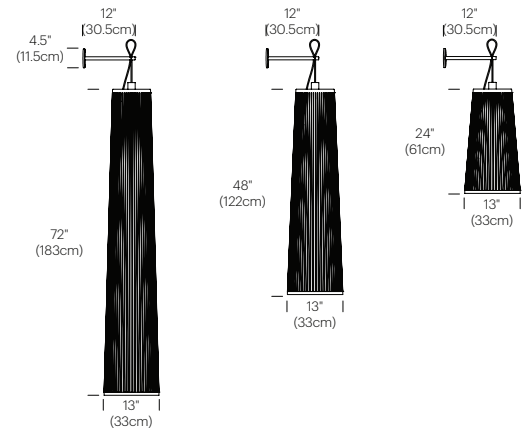

Pablo®

SOLIS

SOLIS

DESCRIPTION

Solis is an innovatively simple and elegant suspension lamp that can be used as a pendant, hung from a wall, or as a freestanding portable luminaire to create a distinctive ambiance. The resulting piece is an engaging blend of light and shadow, casting shimmering rays and radiating patterns onto a space.

DESIGNER

Carmine Deganello 2009 / 2010

MATERIALS

- Polyester fabric shade
- Nickel-chrome steel hardware
- Fabric cord

FEATURES

- Full range dim
- Ships flat-packed

SPECIFICATIONS

- Voltage: 120V or 240V 50/60Hz
- Fire retardant polyester fabric
- Cord length: 16' (488cm)
- 1 year warranty
- Certifications: UL listed components

BULB TYPE

- (1x) 11PAR30SNDIM/927SP15 bulb

DIMENSIONS

SOLIS PENDANT (WALL + CEILING)

SOLIS FREESTANDING

FINISH OPTIONS

SOLIS

Pablo®