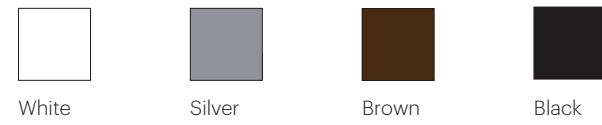

BULB TYPE

- (1x) 11PAR30SNDIM/927SP15 bulb

DIMENSIONS

SOLIS PENDANT (WALL + CEILING)

SOLIS FREESTANDING

FINISH OPTIONS

SOLIS

Pablo®