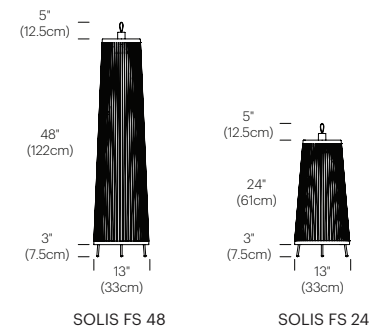

DESIGNER

Carmine Deganello 2009 / 2010

MATERIALS

- Polyester fabric shade
- Nickel-chrome steel hardware
- Fabric cord

FEATURES

- Full range dim
- Ships flat-packed

SPECIFICATIONS

- Voltage: 120V or 240V 50/60Hz
- Fire retardant polyester fabric
- Cord length: 16' (488cm)
- 1 year warranty
- Certifications: UL listed components

BULB TYPE

- (1x) 11PAR30SNDIM/927SP15 bulb

DIMENSIONS

SOLIS PENDANT (WALL + CEILING)

SOLIS FREESTANDING

FINISH OPTIONS

SOLIS

Pablo®